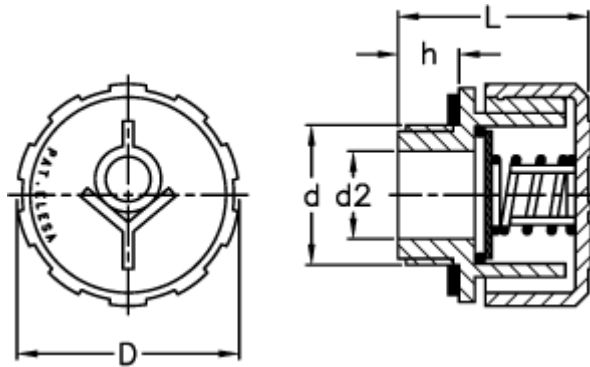

Data Sheet

Article number: 2311054636

Description: E+G Valve breather cap
SFV.20x1.5-100 mb

Measures

D = 31
d = M20x1,5
d2 = 10
h = 9.5
L = 29.5